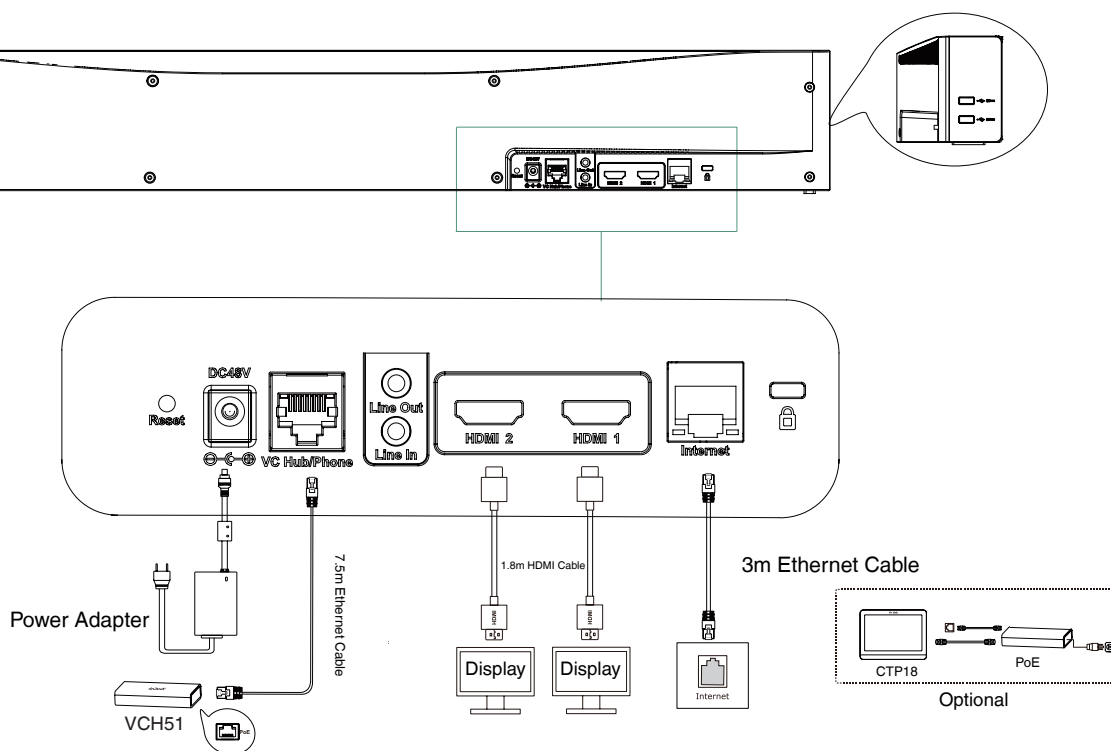

Connections

- 2 x HDMI output (CEC supported)
- HDMI input (through the VCH51 Sharing Kit)
- 1 x Line-in (3.5mm)
- 1 x Line-out (3.5mm)
- 2 x USB 2.0
- 1 x 10/100M/1000M Ethernet port

- 1 x Yealink extension port (RJ-45)
- 1 x Power port
- 1 x Security lock slot
- 1 x Reset slot

Other Physical Features

- External Yealink Power Adapter: AC 100~240V input and DC 48V/0.7A Output
- USB Output: 5V \equiv 0.5A
- Power consumption (PSU):
 - Idle < 13W; Normal operating: 15W; MAX: 16W
- Dimension (W.D.H): 700 mm x 98 mm x 121 mm
- Operating humidity: 10~95%
- Operating temperature: 0~40°C
- Storage temperature: -30~70°C

MeetingBar A30 Package

- Package contents:
 - MeetingBar A30 endpoint
 - 3m Ethernet cable
 - 2 x 1.8m HDMI cable
 - Mounting Bracket and Accessories
 - Power adapter
 - Quick Start Guide
 - Controller (optional):
 - CTP18 Touch Panel
 - VCR20 Remote Control
 - Content sharing(optional):
 - VCH51 Sharing Kit (HDMI/USB-C)
 - WPP20 Wireless Presentation Pod
- Carton Meas: 903*325*306mm

MeetingBar A30 + CTP18 Package

- Carton Meas: 923*495*327mm

Compliance

Endpoint Connections

Note:

- If you connect a touch display device, you can operate the A30 either by remote control or touch control.
- If you connect a non-touch display device, you can only use the remote control.